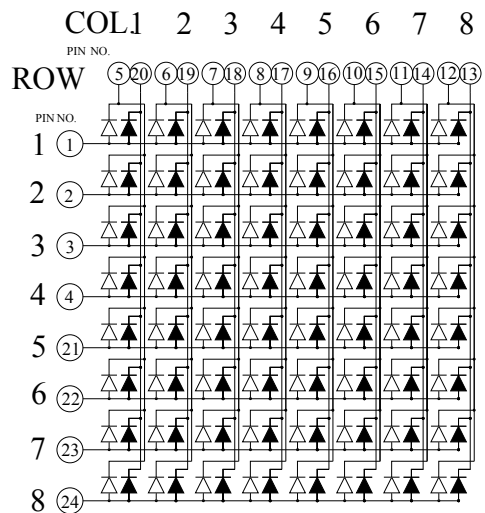

LB05882

CODE K

▷ = GREEN ◀ = ORANGE

CODE H

▷ = GREEN ◀ = ORANGE