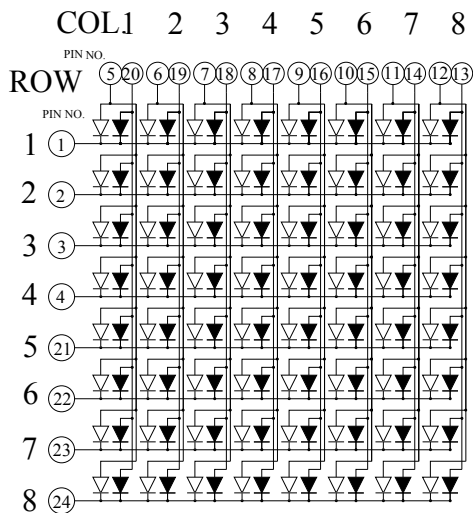

LB05882

CODE K

▷ = GREEN ◀ = ORANGE

CODE H

▷ = GREEN ◀ = ORANGE