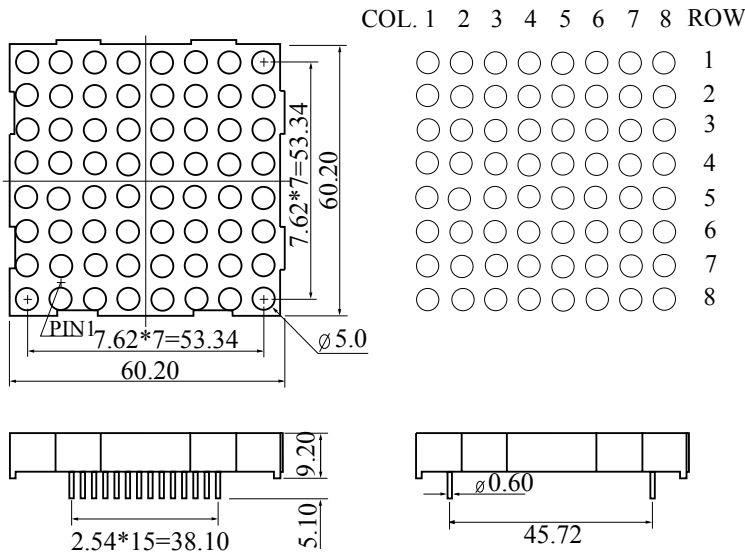

LB05881

CODE L

= GREEN
 = ORANGE

CODE I

= GREEN
 = ORANGE