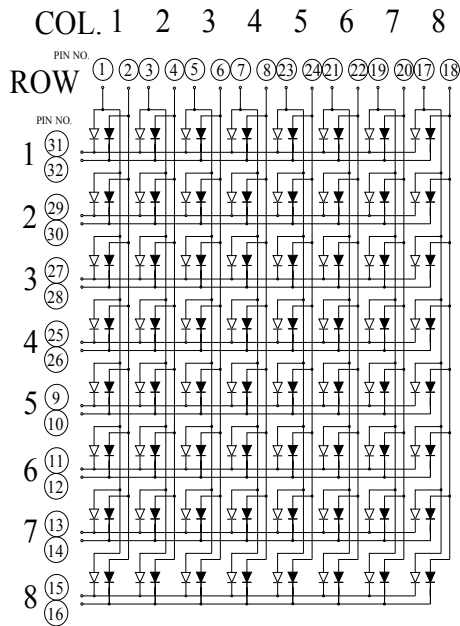

LB05881

CODE L

= GREEN
 = ORANGE

CODE I

= GREEN
 = ORANGE