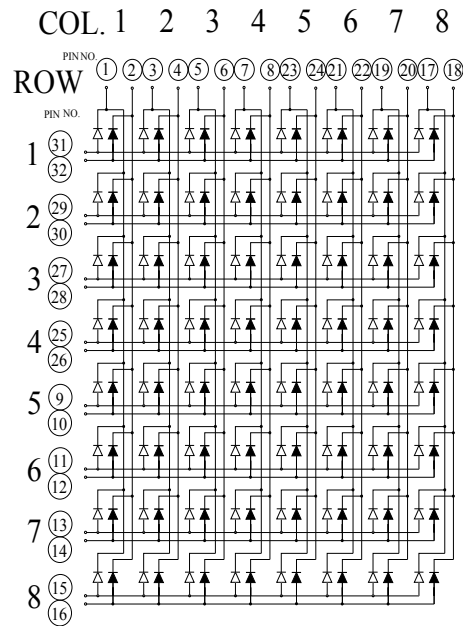

LB05881

CODE L

= GREEN
 = ORANGE

CODE I

= GREEN
 = ORANGE