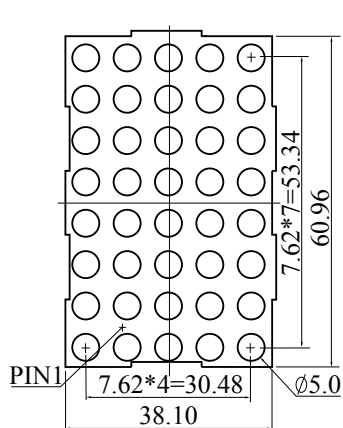

LB05581

CODE K

= ORANGE
 = GREEN

CODE H

= ORANGE
 = GREEN