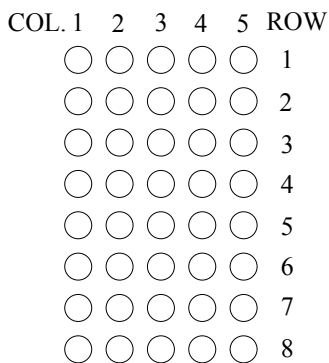

LB05581

CODE K

= ORANGE
 = GREEN

CODE H

= ORANGE
 = GREEN