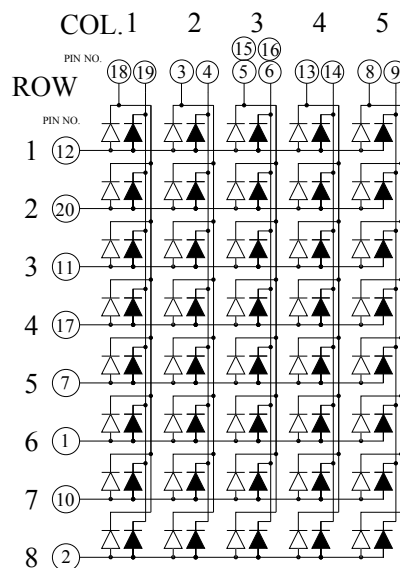

LB05581

CODE K

= ORANGE
 = GREEN

CODE H

= ORANGE
 = GREEN