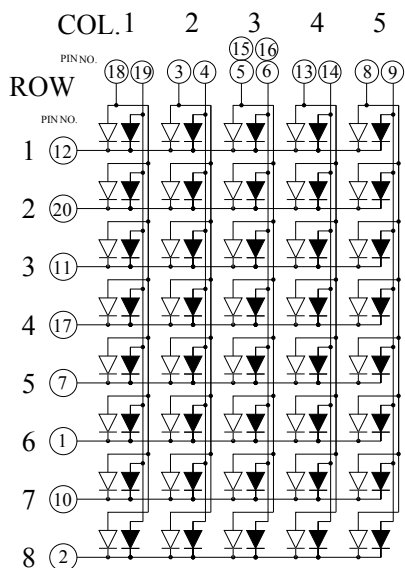

LB05581

CODE K

= ORANGE
 = GREEN

CODE H

= ORANGE
 = GREEN