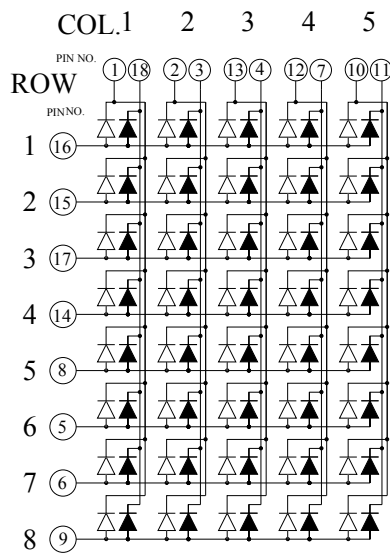

LB05581

CODE F

▶ = ORANGE
◀ = GREEN

CODE C

▶ = ORANGE
◀ = GREEN