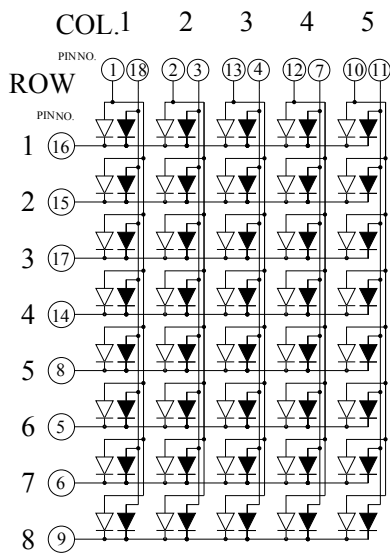

LB05581

CODE F

▶ = ORANGE
◀ = GREEN

CODE C

▶ = ORANGE
◀ = GREEN