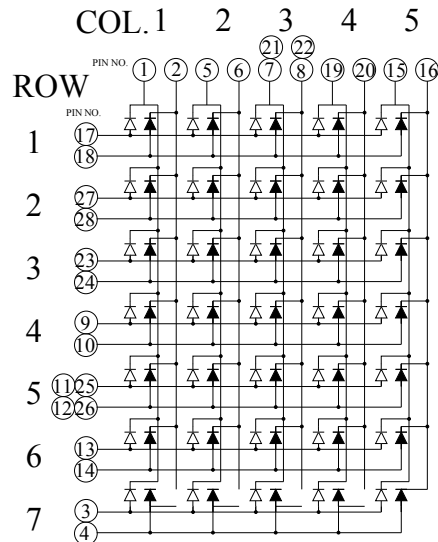

LB05571

CODE L

= ORANGE
 = GREEN

CODE I

= ORANGE
 = GREEN