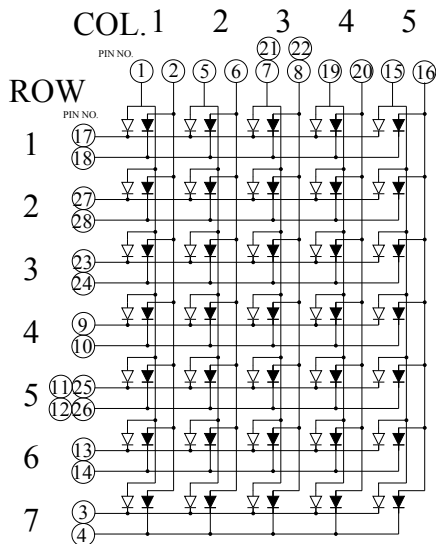

LB05571

CODE L

= ORANGE
 = GREEN

CODE I

= ORANGE
 = GREEN