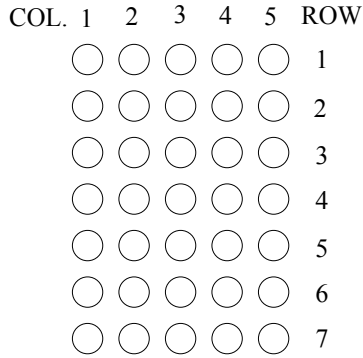

LB05571

CODE L

= ORANGE
 = GREEN

CODE I

= ORANGE
 = GREEN