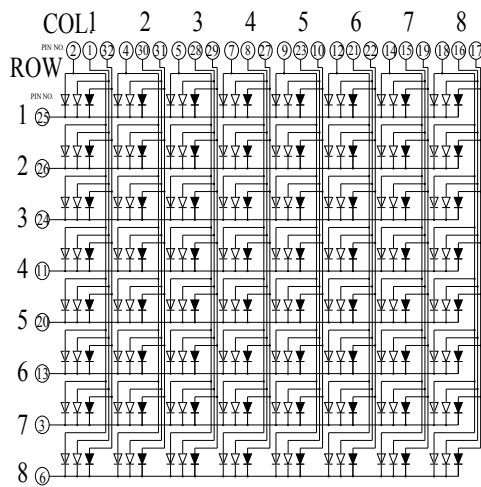

LB04881

CODE S

⤴ = BLUE ⤵ = GREEN ⤶ = ORANGE

CODE R

⤴ = BLUE ⤵ = GREEN ⤶ = ORANGE