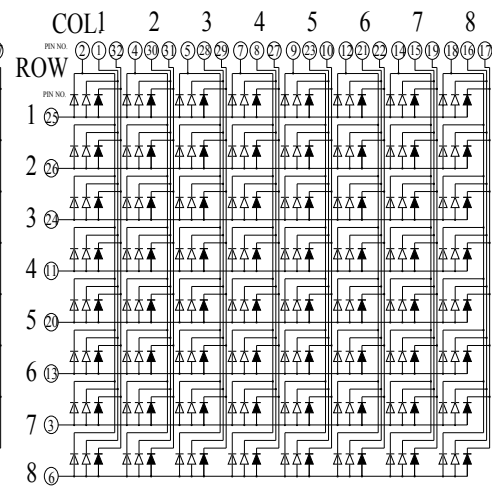

LB04881

CODE S

⤴ = BLUE ⤵ = GREEN ⤶ = ORANGE

CODE R

⤴ = BLUE ⤵ = GREEN ⤶ = ORANGE