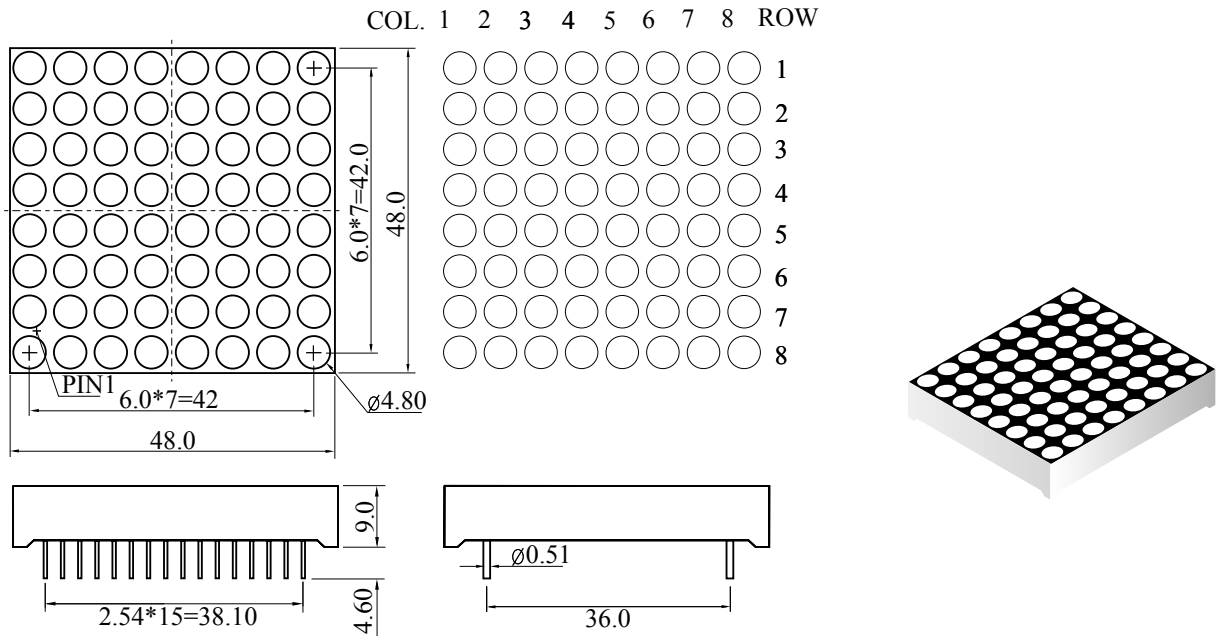

LB04881

CODE S

⤴ = BLUE ⤵ = GREEN ⤶ = ORANGE

CODE R

⤴ = BLUE ⤵ = GREEN ⤶ = ORANGE