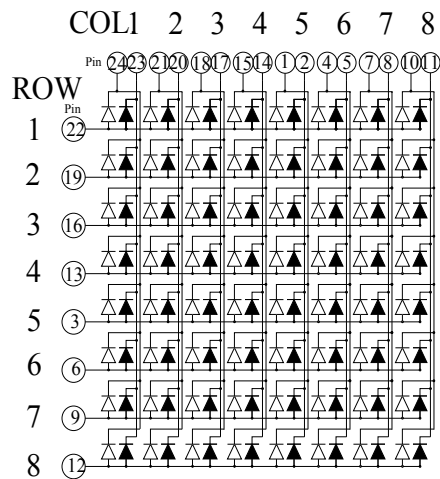

LB03881

CODE K

▶ = ORANGE ◀ = GREEN

CODE H

▶ = ORANGE ◀ = GREEN