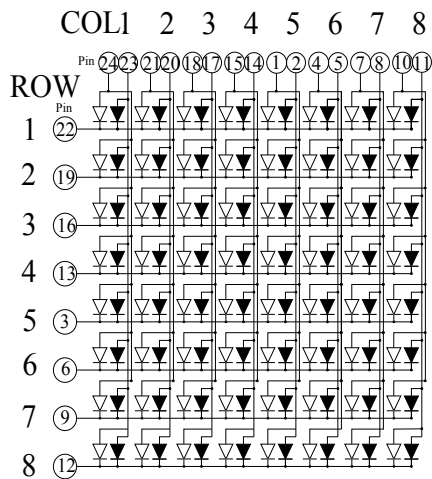

LB03881

CODE K

▶ = ORANGE ◀ = GREEN

CODE H

▶ = ORANGE ◀ = GREEN