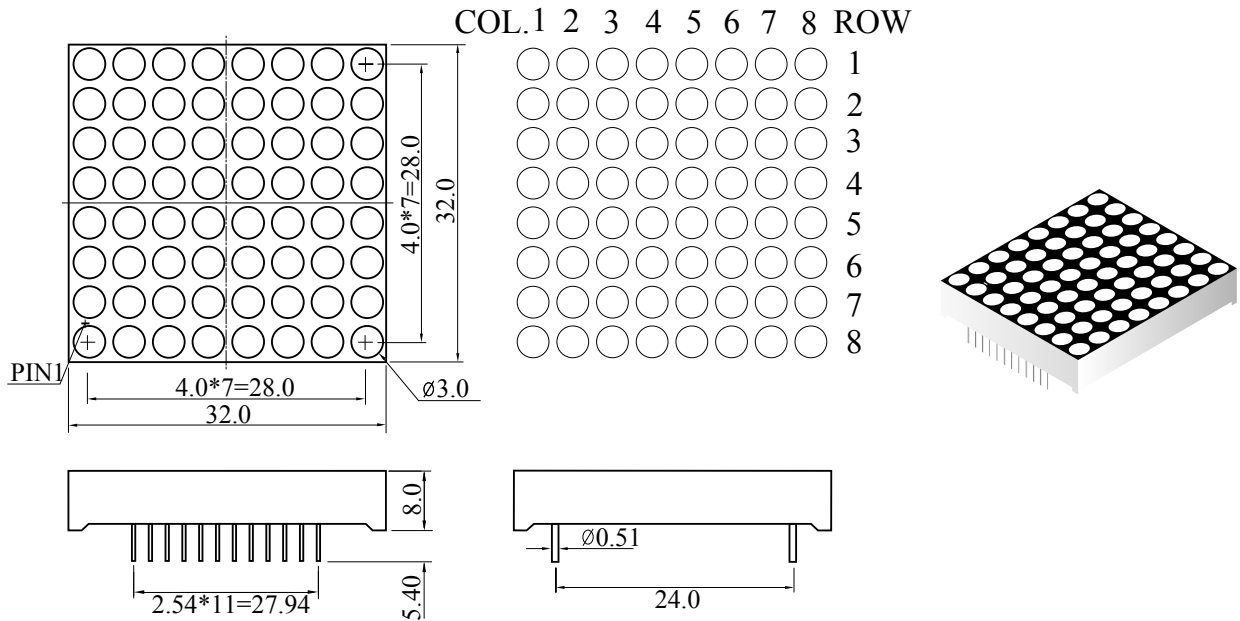

LB03881

CODE K

▶ = ORANGE ◀ = GREEN

CODE H

▶ = ORANGE ◀ = GREEN