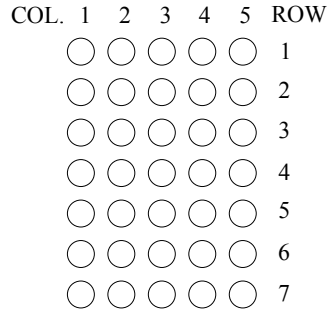

LB03572

CODE F

10 NO PIN = ORANGE
 = GREEN

CODE C

10 NO PIN = ORANGE
 = GREEN